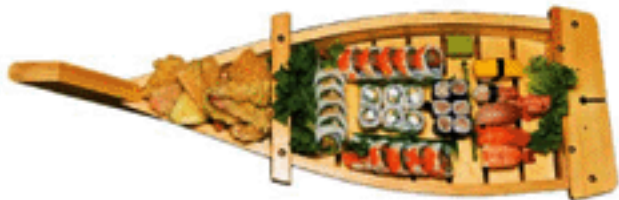

Family Boat

Boat A \$36.00

- Tuna, Salmon, Ebi, Amaebi, Tamago, Hokkigai, Scallop & Massago Sushi
- 6 pcs Tuna Roll
- 6 pcs Dynamite Roll
- 6 pcs California Roll
- 10 pcs House Roll
- 10 pcs Assorted Tempura

Boat B \$42.00

- Tuna, Salmon, Ebi, Amaebi, Tamago, Hokkigai, Scallop & Massago Sushi
- 6 pcs Dynamite Roll
- 6 pcs Negitoro Roll
- 10 pcs House Roll
- Tuna & Salmon Sashimi
- 10 pcs Assorted Tempura
- Yakitori (4 Sticks)